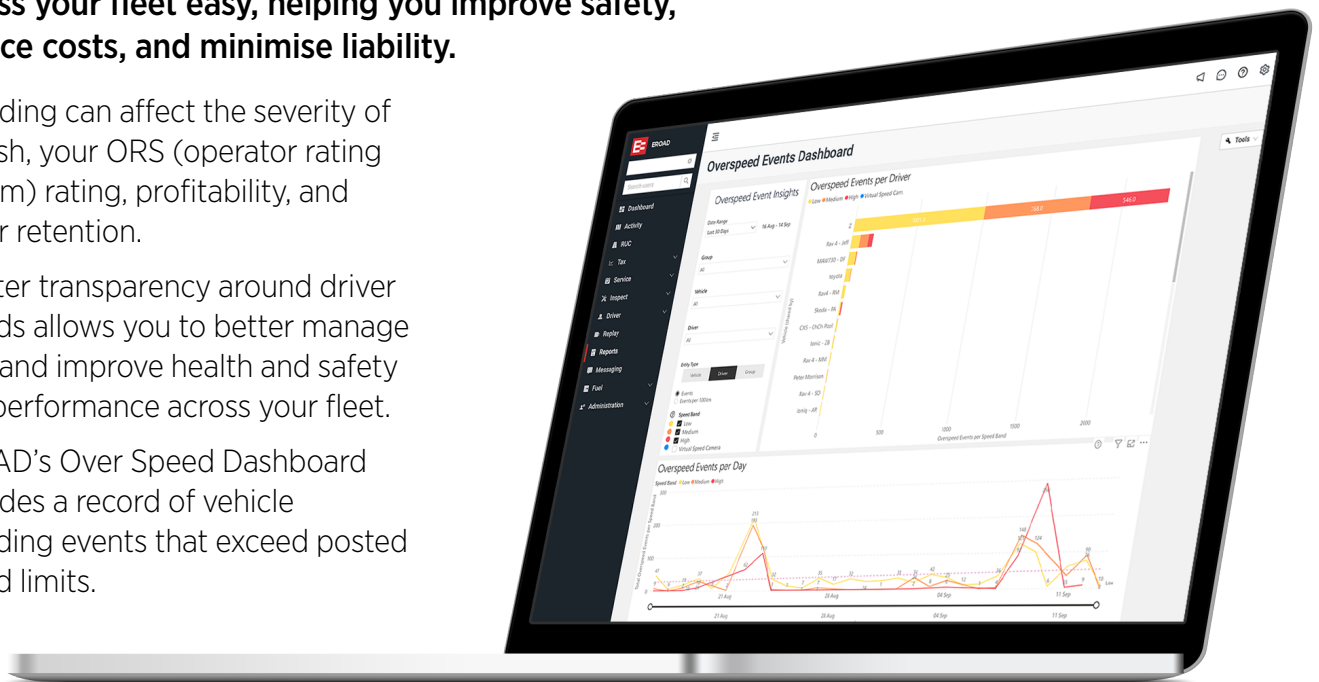

## Accelerate safety

**EROAD Over Speed Dashboard makes monitoring speed across your fleet easy, helping you improve safety, reduce costs, and minimise liability.**

Speeding can affect the severity of a crash, your ORS (operator rating system) rating, profitability, and driver retention.

Greater transparency around driver speeds allows you to better manage risks and improve health and safety and performance across your fleet.

EROAD's Over Speed Dashboard provides a record of vehicle speeding events that exceed posted speed limits.

The dashboard presents an overview of speeding behaviour across your fleet, including trends, and enables you to focus on individual speeding events and improve analysis.

If you don't have time to log in each day to view reports, you can schedule key reports to be delivered to your fleet managers' inbox daily or weekly.

### MONITOR DRIVING BEHAVIOUR

A sophisticated and highly accurate view of your drivers' over speed activity lets you easily monitor and manage driving behaviour to modify and improve driving over time